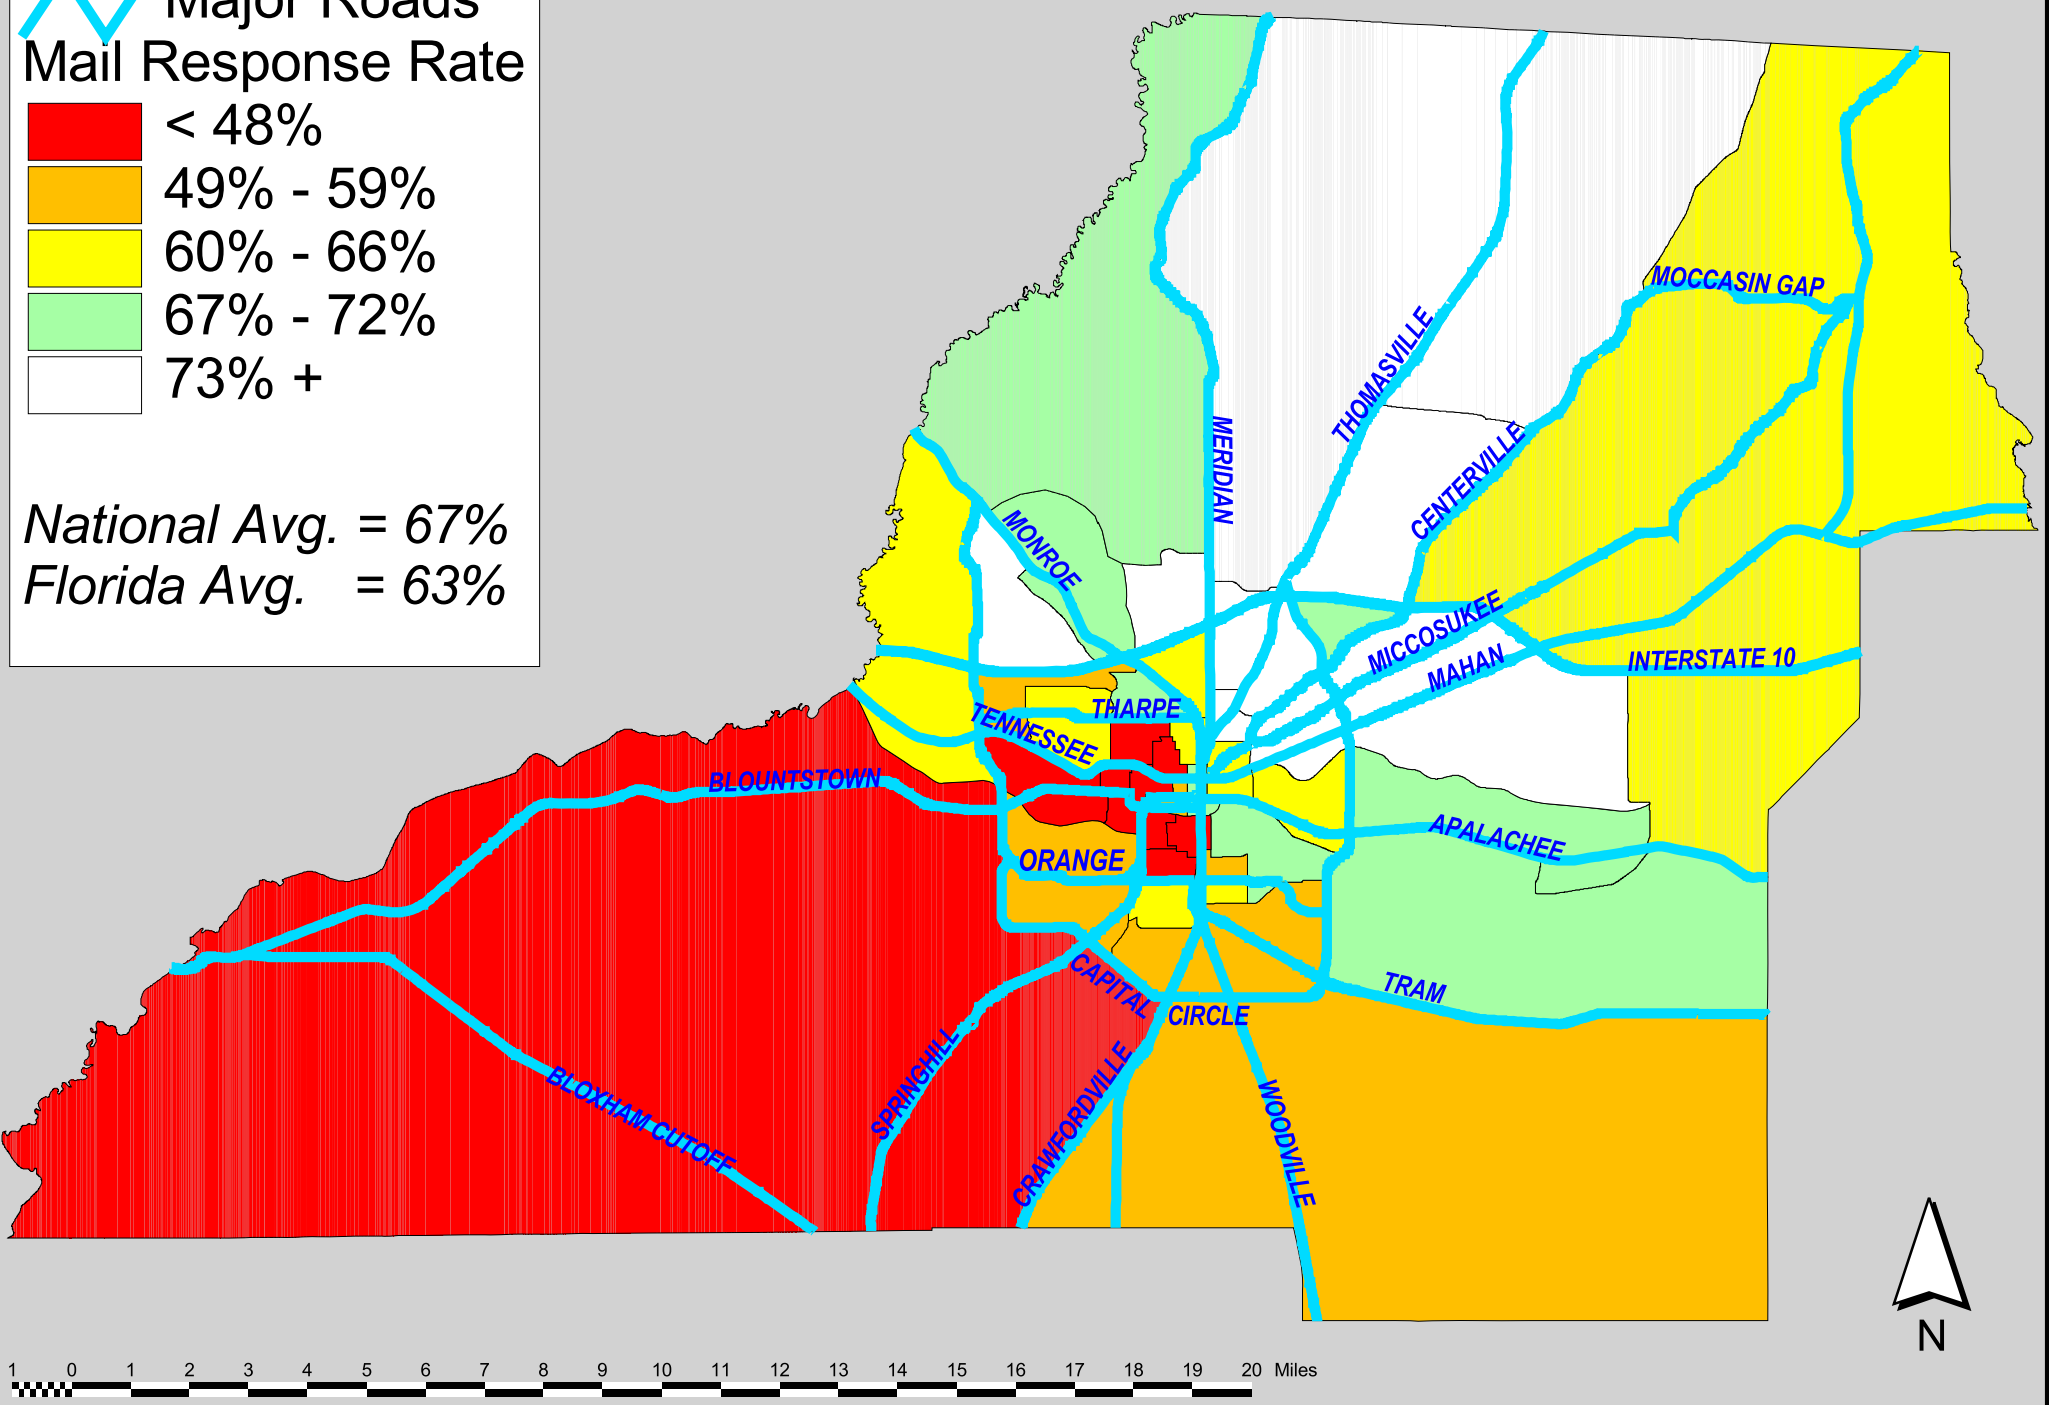

 Major Roads  
**Mail Response Rate**  
 < 48%  
 49% - 59%  
 60% - 66%  
 67% - 72%  
 73% +

*National Avg. = 67%*  
*Florida Avg. = 63%*

# Leon County 2000 Census Mail Response Rate

Map prepared by: Tallahassee-Leon County Planning Department - Research & Graphics Division - 24 August 2009 - JFK